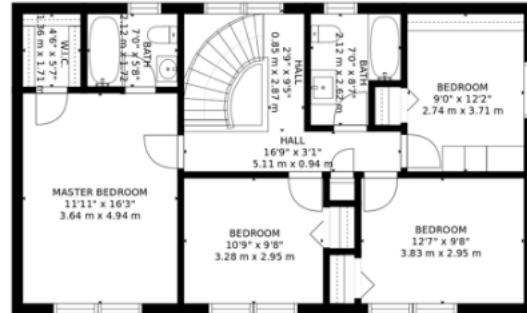

FLOOR 2

FLOOR 3

FLOOR 1

Estimated areas

GLA FLOOR 1: 0 sq. ft, excluded 1425 sq. ft
 GLA FLOOR 2: 1268 sq. ft, excluded 23 sq. ft
 GLA FLOOR 3: 969 sq. ft, excluded 0 sq. ft
 Total GLA 2237 sq. ft, total scanned area 3685 sq. ft

SIZES AND DIMENSIONS ARE APPROXIMATE, ACTUAL MAY VARY.