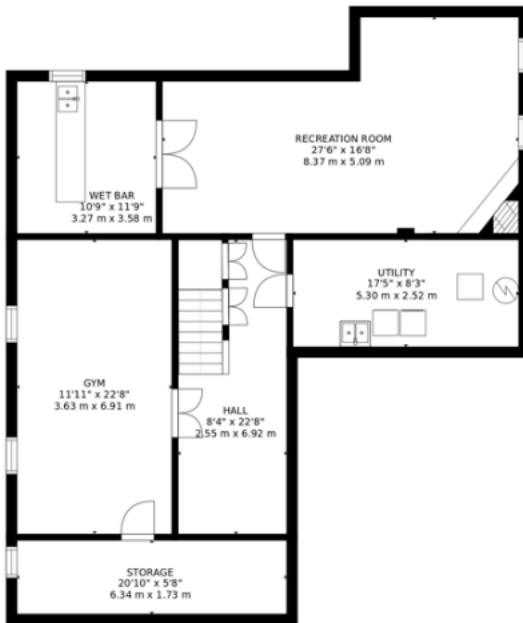

FLOOR 2

FLOOR 3

FLOOR 1

Estimated areas

GLA FLOOR 1: 0 sq. ft, excluded 1425 sq. ft
 GLA FLOOR 2: 1268 sq. ft, excluded 23 sq. ft
 GLA FLOOR 3: 969 sq. ft, excluded 0 sq. ft
 Total GLA 2237 sq. ft, total scanned area 3685 sq. ft

SIZES AND DIMENSIONS ARE APPROXIMATE, ACTUAL MAY VARY.